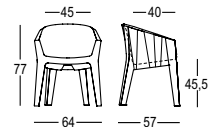

FROZEN CHAIR

DESIGN

MATTEO RAGNI + MAURIZIO PRINA

Material: Polietilene / Polyethylene

Gross Weight: Kg 11

Use: **INDOOR / OUTDOOR**

COLORI BASE / BASIC COLOURS

ART. 6312 | FROZEN CHAIR